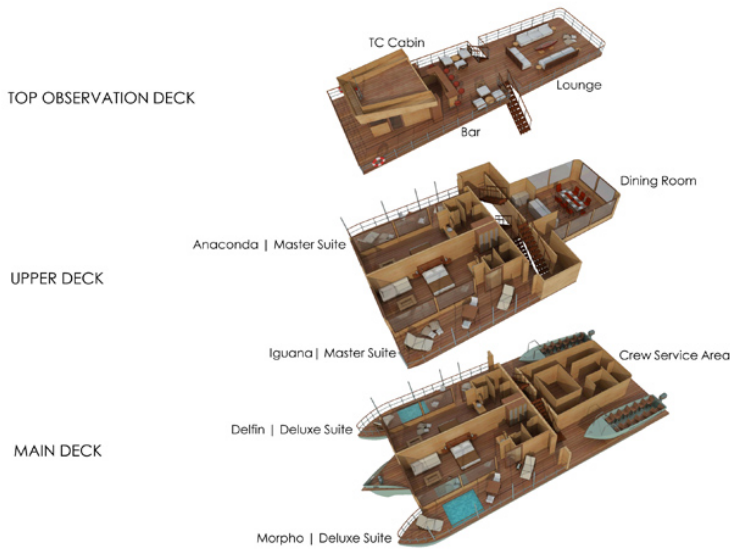

The Small Cruise Ship Collection

www.small-cruise-ships.com

small-cruise-ships.com

info@small-cruise-ships.com

INSIDE YOUR SHIP